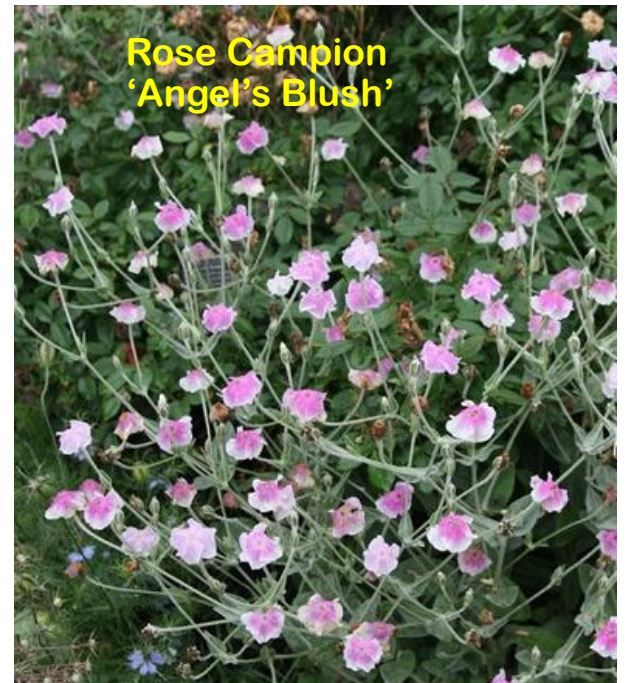

BLACK MILLET

California Poppies

CARDOON

CLEOME 'Queen Violet'

***Eyeball Plant* (Spilanthes)**

Eyeball Plant Lemon Drop

Godetia

JEWELS OF OPAR

Mignonette

Petunia 'Key Lime Parfait'

Petunia Exserta

Rose Campion 'Angel's Blush'

MULLEIN

PUMPKIN ON A STICK

Vines

Bean

Hyacinth Bean

Flower