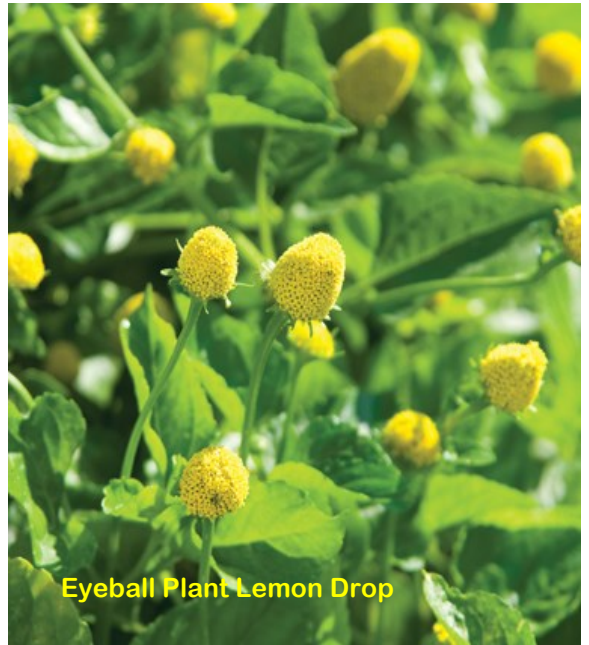

BLACK MILLET

California Poppies

CARDOON

CLEOME 'Queen Violet'

***Eyeball Plant* (Spilanthes)**

Eyeball Plant Lemon Drop

Godetia

JEWELS OF OPAR

Mignonette

Petunia 'Key Lime Parfait'

Petunia Exserta

Rose Campion 'Angel's Blush'

MULLEIN

PUMPKIN ON A STICK

Vines

Bean

Hyacinth Bean

Flower